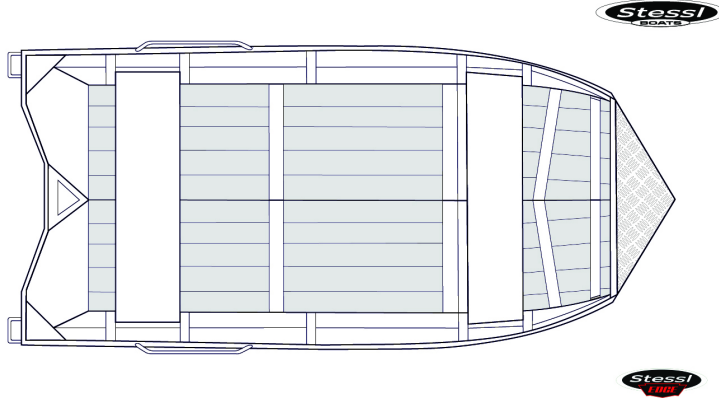

Vagabond

3.70M VAGABOND V-BOW PUNT

Diagram shows standard features and general configuration. Proportions will vary for each model. This drawing is not to scale. Measurements and weights subject to variation and should be used as a guide only.

Specs

Length Overall	3.70m
Beam	1.50m
Depth	0.65m
Bottom Sheet	1.6mm
Side Sheet	1.6mm
Transom	Long Shaft
Weight (boat only)	80kg
Horsepower Max	20hp
Pax	3 ppl
Series Tab Name	3.70m

Factory Options

Boat Features

- 1.6mm pressed side sheets
- Flat foredeck
- Foam filled thwart seats x 2
- Port Side Tank Rack
- Anchor shelf with tie off point
- Rowlock Holders x 2
- Bow handle
- Rear handles
- Double bow eye
- Floatation
- Bungs
- Gunwale rubber insert
- Motor board
- Stickers
- Australian Builders Plate
- Paint
- Carpeted drop in floor
- Bow rails
- Side rails
- Rear step and rail
- Transducer bracket